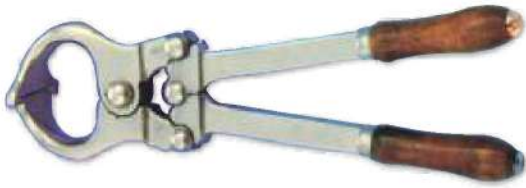

**TRS**  
**INSTRUMENTS**

**CATALOG**

**VETERINARY INSTRUMENTS**

**DD-001**  
Bloodless Castrator  
48cm (30cm, 36cm, 40cm)  
(For Bulls and Big Animals)

**DD-002**  
Bloodless Castrator  
with Cord-Stop  
48cm (30cm, 36cm, 40cm)  
(For Bulls and Big Animals)

**DD-003**  
Bloodless Castrator  
23cm  
(for Lambs and Rabbit)

**DD-003-PH**

**DD-006**  
Heavy Duty Marking  
Ring Applicator

**DD-007**  
Castrator Heavy Duty  
with Pin

**DD-008**  
De White Emasculator S.S  
23cm, 30cm