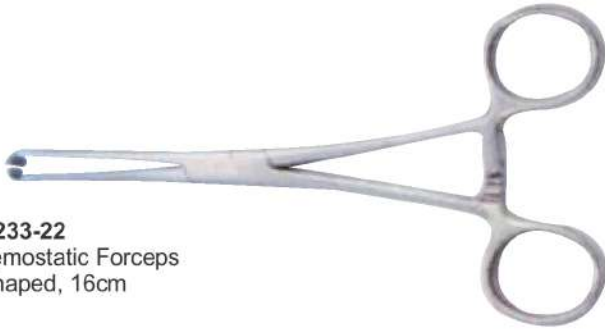

**40-228-21**  
Stitch Scissors  
Spencer  
9cm 3 1/2"

**40-229-21**  
Stitch Scissors  
Spencer  
13cm 5"

**40-230-21**  
Vascular Scissors  
12cm 4 3/4"

**40-232-22**  
Backhaus Towel Forceps

**40-233-22**  
Haemostatic Forceps  
T-shaped, 16cm