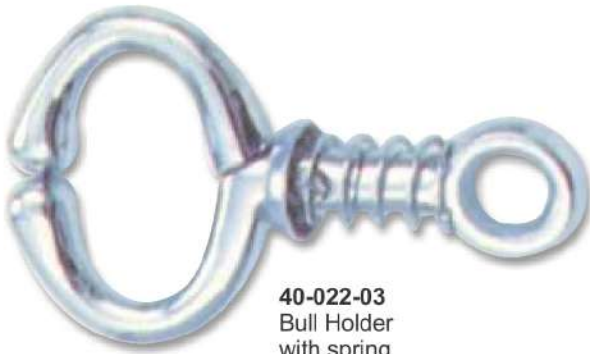

**40-012-02**  
Bull Holder with spring

**40-016-02**  
Heavy Duty Bull  
Holder without chain

**40-013-02**  
Bull Holder  
with Side Gripe

**40-018-02**  
Bull Holder Harm's With  
Rowel Slide

**40-014-02**  
Heavy Duty Bull  
Holder with chain

**40-021-02**  
Bull Holder With Spring

**40-022-03**  
Bull Holder  
with spring

**40-023-03**  
Bull Holder  
with spring

**40-028-03**  
Bull Holder

**40-024-03**  
Automatic Lock Easily  
Released Bull Lead, Aluminum