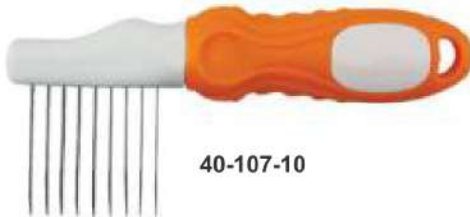

**40-104-10**  
Clipper Both Sided  
Thin & Wide Teeth

**40-105-10**  
Hand sheep clipper  
with wooden handle

**40-106-10**  
Hand sheep clipper

**40-107-10**  
Hand sheep clipper

**40-107-10**

**40-107-10**