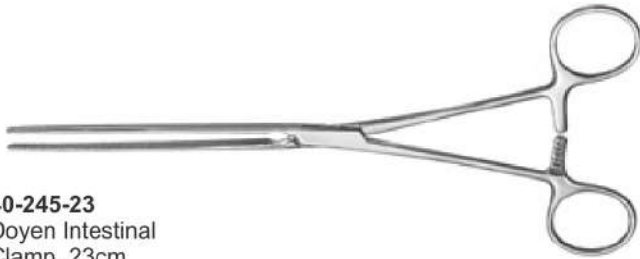

40-244-23
Baby Tongue Forceps
with Rubber Pads

40-245-23
Doyen Intestinal
Clamp, 23cm