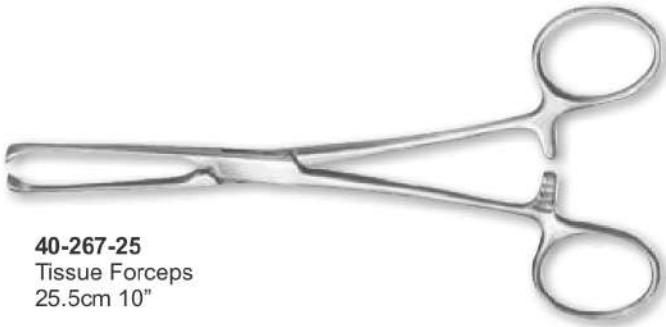

**40-263-24**  
Haemostatic Forceps  
14cm (T-Shaped)

**40-264-24**  
Foerster  
Sponge Forceps  
25cm 9 3/4"

**40-265-24**  
Haemostatic  
Sponge Forceps  
25cm 9 3/4"

**40-266-24**  
Backhaus Towel Forceps  
16.5cm

**40-267-25**  
Tissue Forceps  
25.5cm 10"

**40-272-25**  
Jones  
5.5cm

**40-268-25**  
Babcock Haemostatic Forceps  
20.5cm 8"

**40-273-25**  
Scalpel  
# 3

**40-268-25**  
Weingart Vulsellum Forceps  
24cm