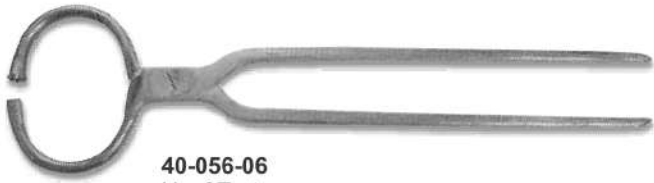

## Groove Probe Directors

40-055-25

40-055-26

**40-056-06**  
Hoof Tester  
Round Large

**40-057-06**  
Shoe Puller

**40-058-06**  
Diamond Farrier  
Nippers 15"

**40-059-06**  
Shoe Puller to Grab Hold  
of The Shoe Removal

**40-060-06**  
Diamond Shoe Puller & Spreader  
Round Knobs on of Handles

**40-061-06**  
Black Steel Crocodile Plier With  
Plastic Coated end (clincher)

**40-062-06**  
Black Steel Crocodile  
Plier (clincher)