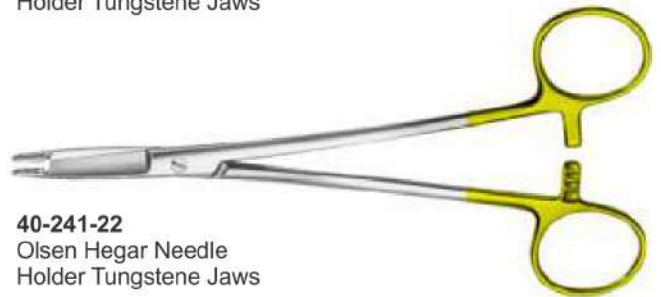

**40-234-22**  
Metzemaum Scissors

**40-235-22**  
Mayo Scissors

**40-237-22**  
Weitlaner Retractor

**40-238-22**  
Forceps

**40-239-22**  
Mathieu Needle Holder

**40-240-22**  
Mathieu Needle  
Holder Tungstene Jaws

**40-241-22**  
Olsen Hegar Needle  
Holder Tungstene Jaws

**40-242-22**  
Gynecological Instruments

**40-242-22A**  
Polansky Vaginal Speculum  
with 3 Blades Has butterfly screws  
with two blades on top.