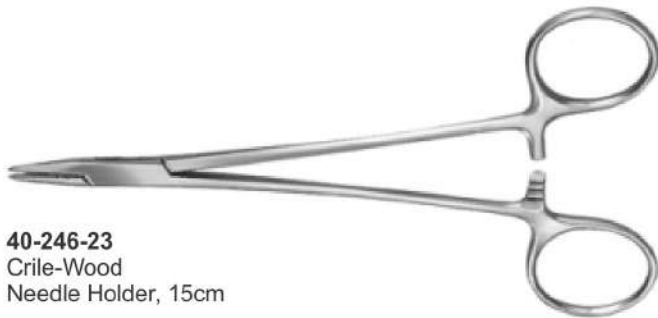

**40-241-22**  
Olsen Hegar Needle  
Holder Tungstene Jaws

**40-242-22**  
Gynecological Instruments

**40-242-22A**  
Polansky Vaginal Speculum  
with 3 Blades Has butterfly screws  
with two blades on top.

**40-242-22B**  
Killian Vaginal Speculum  
for Dogs Has set screw and  
3 1/2" blades.

**40-243-23**  
Young Tongue Forceps  
with Rubber Pads

**40-244-23**  
Baby Tongue Forceps  
with Rubber Pads

**40-245-23**  
Doyen Intestinal  
Clamp, 23cm

**40-246-23**  
Crile-Wood  
Needle Holder, 15cm

**40-247-23**  
Gillies  
16cm

**40-248-23**  
Olsen Hegar  
Needle Holder

**40-249-23**  
Halstead Forceps  
13cm

**40-250-23**  
Hartmann Forceps, 14cm

**40-252-23**  
Splinter Forceps  
12.5cm