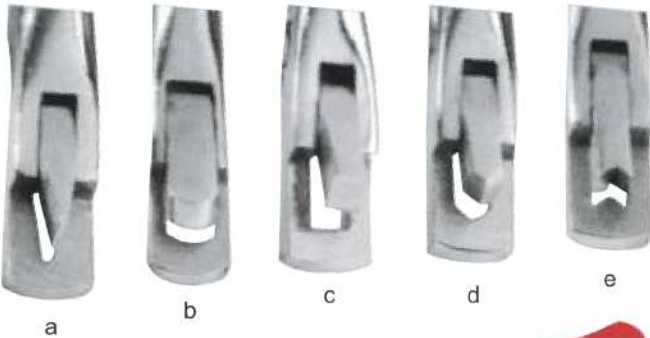

**40-130-12**  
Calving Assist Forceps S.S

**40-135-12**  
Wire Handle

**40-131-12**  
Obstetric Forceps For Pig About 52cm Long, S.S

**40-136-12**  
Wire Handle

40-145-13  
Ear Notcher - A-type

40-140-14

40-146-14  
Tattooing Forceps  
(A)

40-147-14  
Tattooing Forceps  
(B)

40-148-14  
Tattooing Forceps  
(C), (D)

40-140-13  
Ear Notcher S.S  
Design in the Center  
of the ear

40-143-13  
Tag Applicator Plier

40-144-13  
Ear Notcher  
with lock