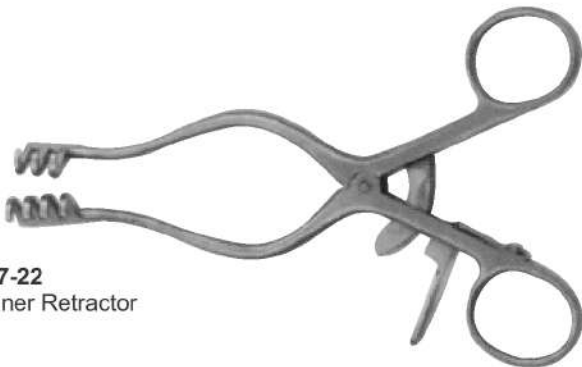

40-237-22
Weitlaner Retractor