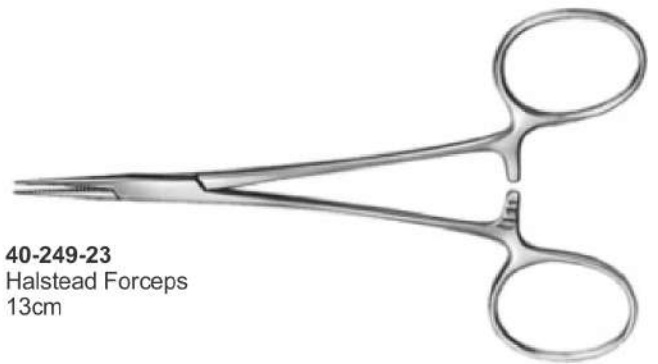

**40-241-22**  
Olsen Hegar Needle  
Holder Tungstene Jaws

**40-242-22**  
Gynecological Instruments

**40-242-22A**  
Polansky Vaginal Speculum  
with 3 Blades Has butterfly screws  
with two blades on top.

**40-242-22B**  
Killian Vaginal Speculum  
for Dogs Has set screw and  
3 1/2" blades.

**40-243-23**  
Young Tongue Forceps  
with Rubber Pads

**40-244-23**  
Baby Tongue Forceps  
with Rubber Pads

**40-245-23**  
Doyen Intestinal  
Clamp, 23cm

**40-246-23**  
Crile-Wood  
Needle Holder, 15cm

**40-247-23**  
Gillies  
16cm

**40-248-23**  
Olsen Hegar  
Needle Holder

**40-249-23**  
Halstead Forceps  
13cm

**40-250-23**  
Hartmann Forceps, 14cm

**40-252-23**  
Splinter Forceps  
12.5cm