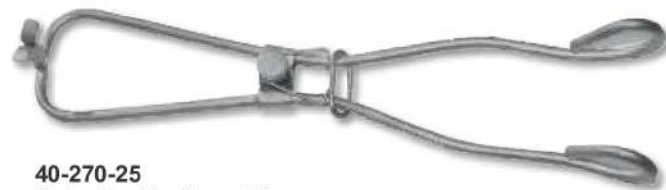

40-270-25
Retractor For Caponizing
19cm