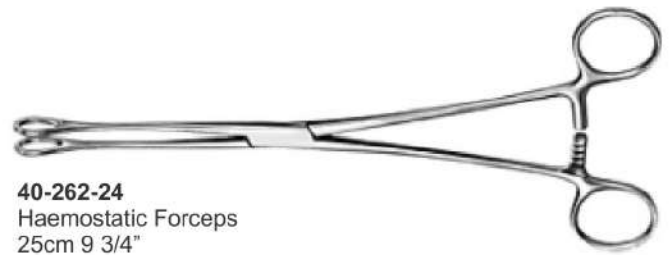

40-262-24
Haemostatic Forceps
25cm 9 3/4"