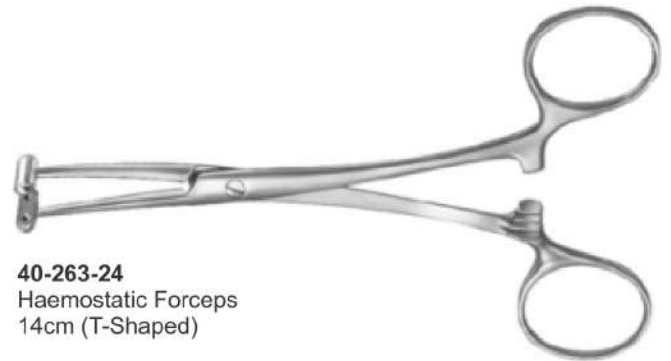

40-263-24
Haemostatic Forceps
14cm (T-Shaped)