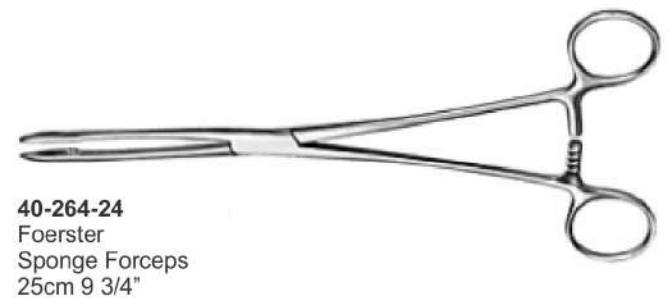

**40-258-24**  
Leriche Forceps  
15.5cm

Halsted-Mosquito  
**40-259-24** 12.5cm str.  
**40-260-24** 14.5cm str.  
**40-261-24** 12.5cm cvd.  
**40-262-24** 14.5cm cvd.

**40-262-24**  
Haemostatic Forceps  
25cm 9 3/4"

**40-263-24**  
Haemostatic Forceps  
14cm (T-Shaped)

**40-264-24**  
Foerster  
Sponge Forceps  
25cm 9 3/4"

**40-265-24**  
Haemostatic  
Sponge Forceps  
25cm 9 3/4"

**40-266-24**  
Backhaus Towel Forceps  
16.5cm