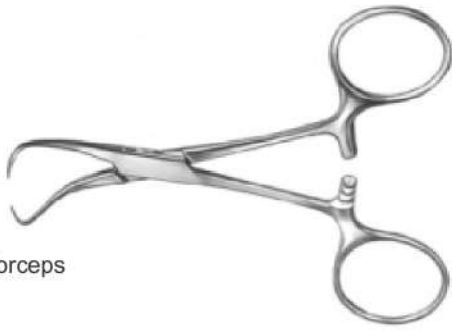

**40-228-21**  
Stitch Scissors  
Spencer  
9cm 3 1/2"

**40-229-21**  
Stitch Scissors  
Spencer  
13cm 5"

**40-230-21**  
Vascular Scissors  
12cm 4 3/4"

**40-232-22**  
Backhaus Towel Forceps

**40-233-22**  
Haemostatic Forceps  
T-shaped, 16cm