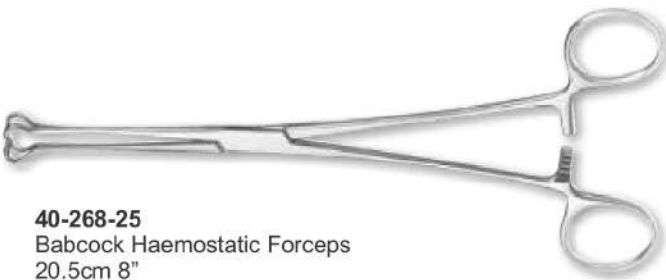

**40-263-24**  
Haemostatic Forceps  
14cm (T-Shaped)

**40-264-24**  
Foerster  
Sponge Forceps  
25cm 9 3/4"

**40-265-24**  
Haemostatic  
Sponge Forceps  
25cm 9 3/4"

**40-266-24**  
Backhaus Towel Forceps  
16.5cm

**40-267-25**  
Tissue Forceps  
25.5cm 10"

**40-272-25**  
Jones  
5.5cm

**40-268-25**  
Babcock Haemostatic Forceps  
20.5cm 8"

**40-273-25**  
Scalpel  
# 3

**40-268-25**  
Weingart Vulsellum Forceps  
24cm